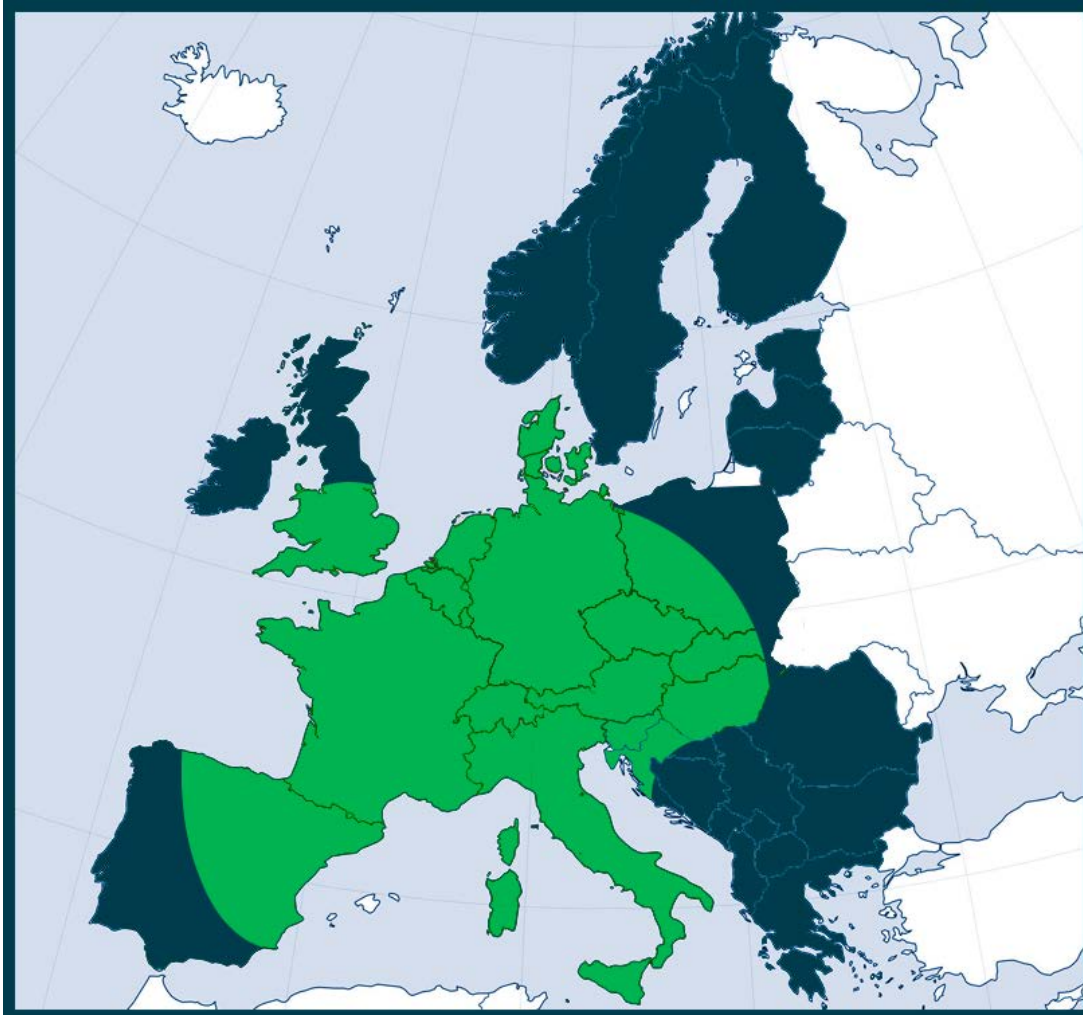

EXPRESS SERVICE

Load guaranteed in 3 hours and delivery in 24h

Load within the next morning and delivery in 48 hours